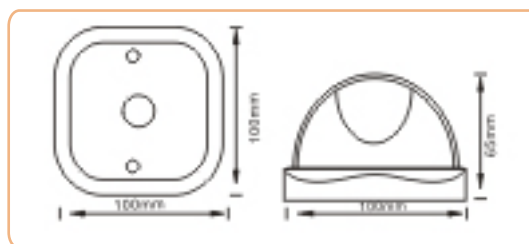

## COLOR DOME CAMERA DB-5032D

- Compatible with Various Lens
- Popular dome
- Horizontal Resolution 420 TV Line

### Specification

<b>Model</b>	<b>DB-5032D</b>
<b>Image Sensor</b>	1/4" SHARP CCD
<b>Effective Pixels</b>	PAL:500(H) x 582(V)
	NTSC: 510(H) x 492(V)
<b>Sensing Area</b>	3.6mm x 2.4mm
<b>Signal System</b>	PAL/NTSC
<b>Horizontal Resolution</b>	420TV Line
<b>Lens Mount</b>	3.6mm,6mm,8mm,12mm selectable
<b>Mini Illumination</b>	0.8 Lux/F1.2
<b>Back Light Compensation</b>	Built-in
<b>Shutter Speed</b>	1/50(1/60) - 1/100,000 second
<b>White Balance</b>	Auto Tracking White Balance
<b>S/N Ratio</b>	more than 48dB (AGC OFF)
<b>Video Output</b>	1.0Vp-p.75Ω (BNC)
<b>Power Supply</b>	DC12V/500mA
<b>Power Consumption</b>	Less than 2.8W
<b>Video Out</b>	VIDEO OUT (BNC)
<b>Dimension/mm</b>	118.5mm x 74.2mm
<b>Weight(g)</b>	250g