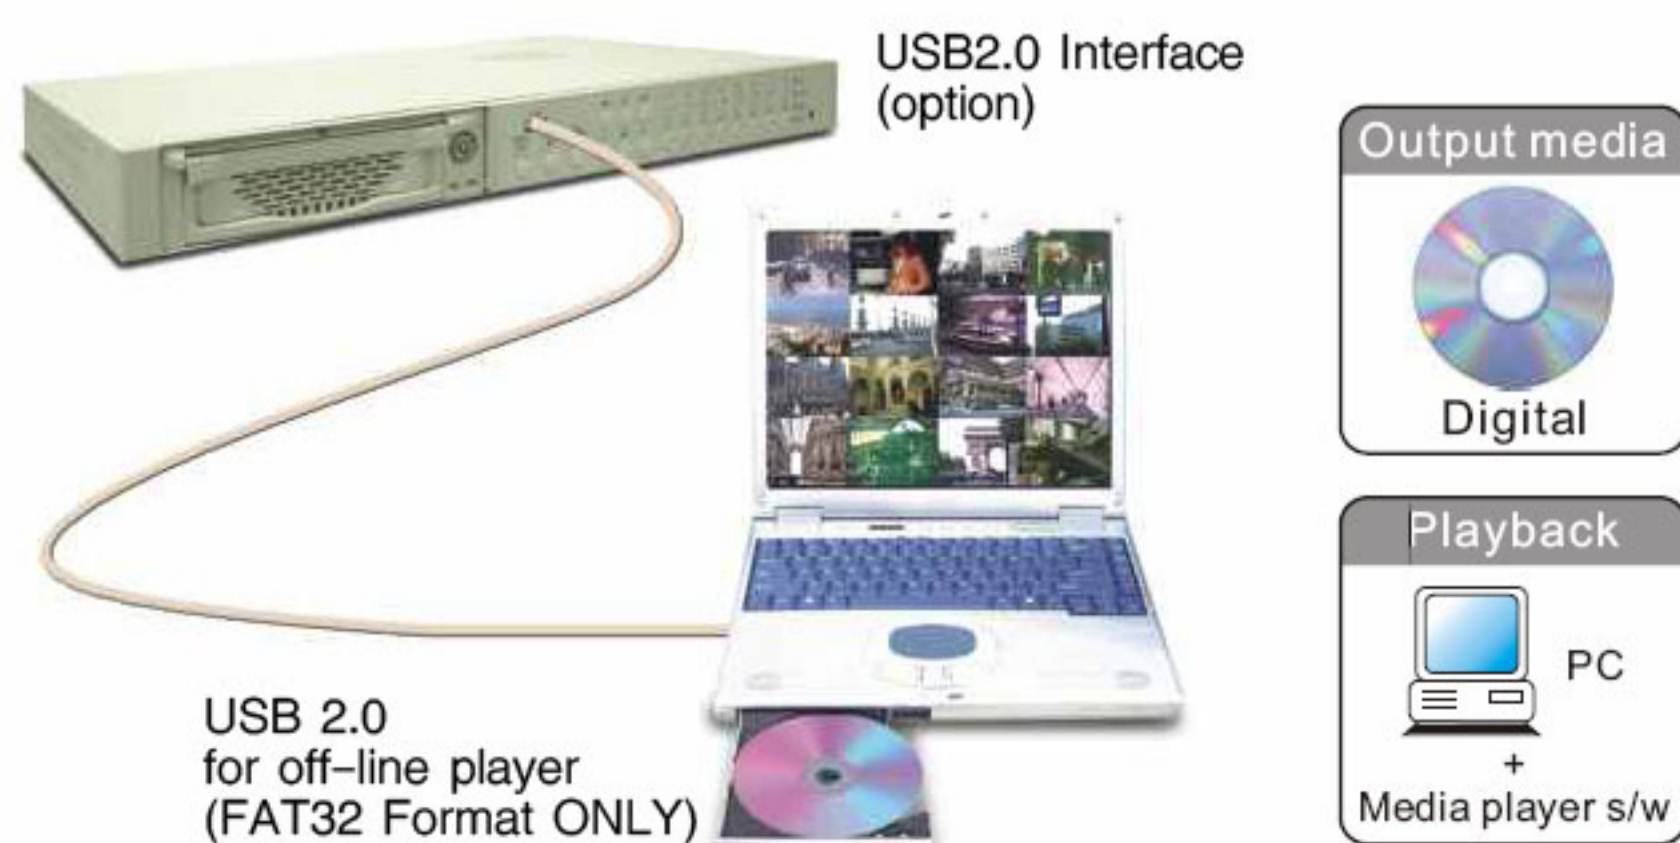

■ Video Backup

Via external PC + built-in USB 2.0 interface

Data includes

- Multi-ch Video
- Multi-ch Audio
- View software