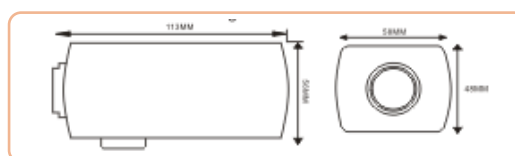

Digital A

COLOR CCD CAMERA

DB-7021D

- Compatible with Various Lens

Specification

Model	DB-7021D
Pickup Device	1/4" Sharp CCD
Picture Elements	PAL:512(H)x582(V) NTSC:512(H)x 492(V)
Sensing Area	3.6 mm x 2.7 mm
System of Signal	PAL/NTSC
HorizontalResolution	420 TV Lines
Lens Mount	C/CS Mount(C Mount adoptor option)
Electronic Shutter Control	ON/OFF Switchable
Backlight Compensation	ON/OFF Switchable
Electronic Shutter	(1/60)-1/100,00(sec)
Auto Iris Lens	VIDEO/DC
White Balance	Auto tracking white balance
S/N	More than 48db
Minimum Illumination	F1.2 / .02Lux
Video Output	BNC 1.0vp - p.7.5 Ω
SCANNING FREQUENCY	PAL:Horizontal:15.7343KHZ Vertical:50HZ
	NTSC:Horizontal:15.625KHZ Vertical:60HZ