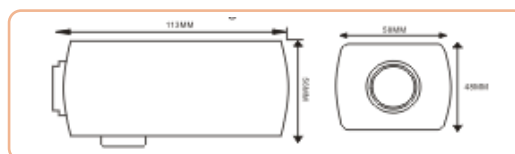

### Specification

Model	DB-7021A
Pickup Device	1/3" SONY CCD
Picture Elements	PAL:512(H)x582(V) NTSC:512(H)x 492(V)
Sensing Area	3.6 mm x 2.7 mm
System of Signal	PAL/NTSC
HorizontalResolution	420 TV Lines
Lens Mount	C/CS Mount(C Mount adoptor option)
Electronic Shutter Control	ON/OFF Switchable
Backlight Compensation	ON/OFF Switchable
Electronic Shutter	(1/60)-1/100,00(sec)
Auto Iris Lens	VIDEO/DC
White Balance	Auto tracking white balance
S/N	More than 48db
Minimum Illumination	0.1 Lux
Video Output	BNC 1.0vp - p.7.5 Ω
SCANNING FREQUENCY	PAL:Horizontal:15.7343KHZ Vertical:50HZ
	NTSC:Horizontal:15.625KHZ Vertical:60HZ